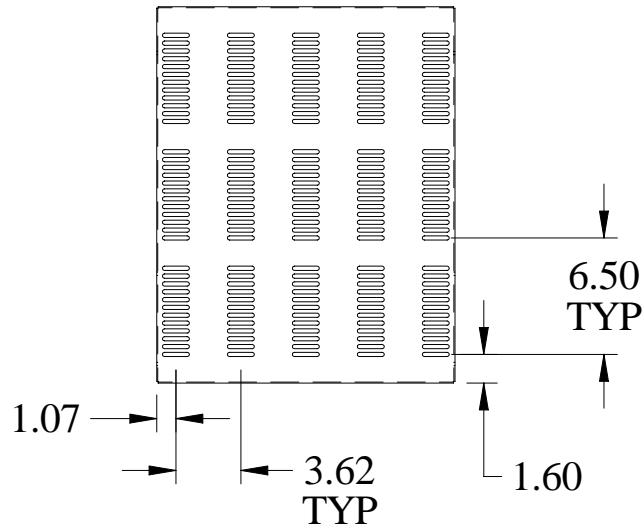

PART No. RSVS1921

for more information visit
www.hammondmfg.com

Data subject to change without notice

ISOMETRIC VIEW NOT TO SCALE

SHELF EXTENDS 20" ON INCLUDED SLIDES
(SLIDES NOT SHOWN FOR CLARITY)

FRONT VIEW