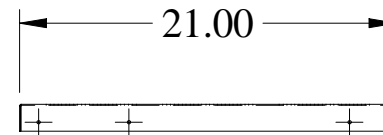

PART No. RSVS1921

for more information visit
www.hammondmfg.com

Data subject to change without notice

ISOMETRIC VIEW NOT TO SCALE

SHELF EXTENDS 20" ON INCLUDED SLIDES
(SLIDES NOT SHOWN FOR CLARITY)

FRONT VIEW