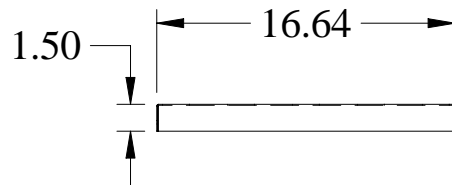

PART No. RSVS1921

for more information visit
www.hammondmfg.com

Data subject to change without notice

ISOMETRIC VIEW NOT TO SCALE

SHELF EXTENDS 20" ON INCLUDED SLIDES
(SLIDES NOT SHOWN FOR CLARITY)

FRONT VIEW